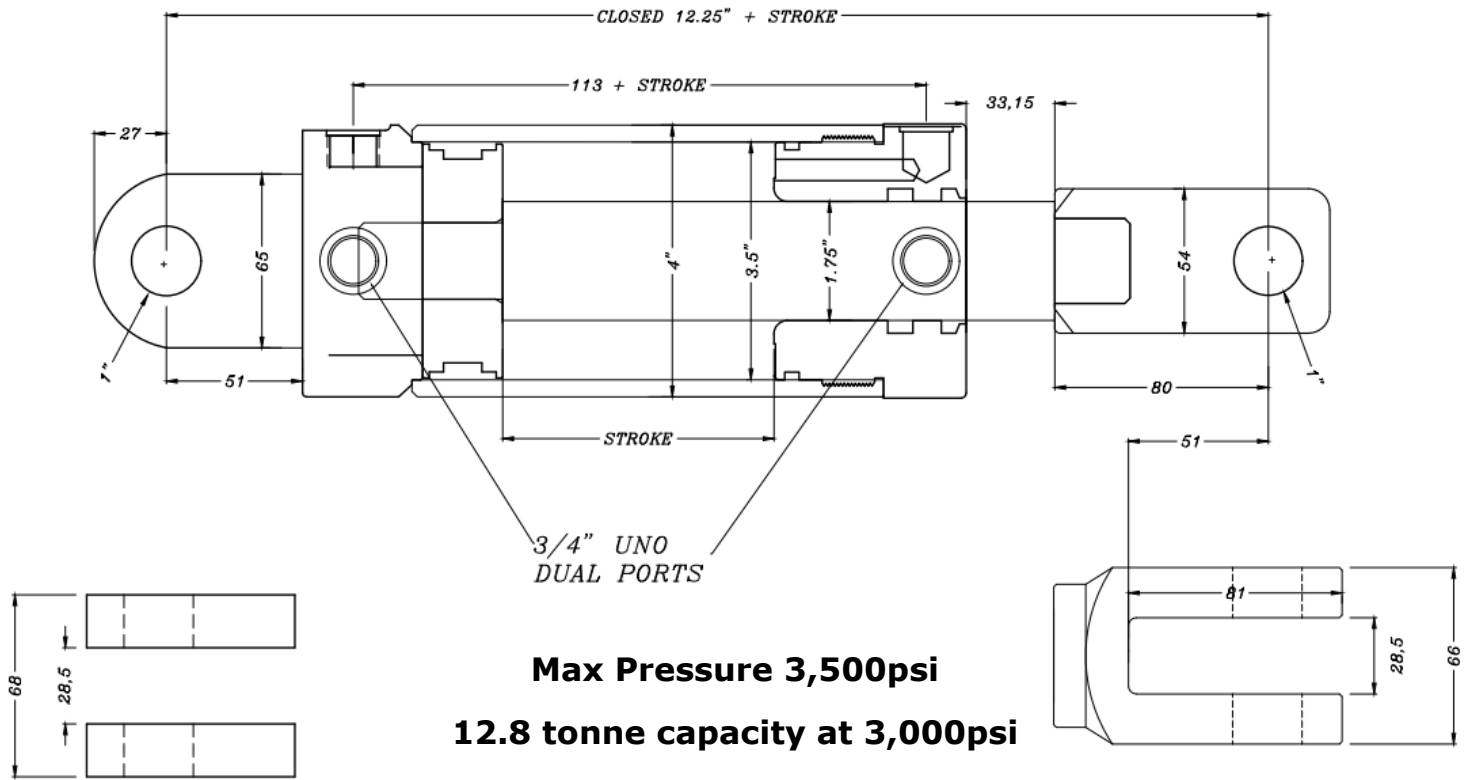

AG Series – 3½" Bore

Part Number	Stroke	Rod	Pins	Ports	Closed Centre	Weight (KG)
AG 3504D	4"	1 3/4"	1"	3/4" UNO	16 1/4"	21 KG
AG 3506D	6"				18 1/4"	22 KG
AG 3508D	8"				20 1/4"	23 KG
AG 3510D	10"				22 1/4"	25 KG
AG 3512D	12"				24 1/4"	26 KG
AG 3514D	14"				26 1/4"	27 KG
AG 3516D	16"				28 1/4"	29 KG
AG 3518D	18"				30 1/4"	30 KG
AG 3520D	20"				32 1/4"	32 KG
AG 3522D	22"				34 1/4"	33 KG
AG 3524D	24"				36 1/4"	34 KG
AG 3530D	30"				42 1/4"	39 KG
AG 3536D	36"				48 1/4"	43 KG
AG 3542D	42"				54 1/4"	47 KG
AG 3548D	48"				60 1/4"	51 KG