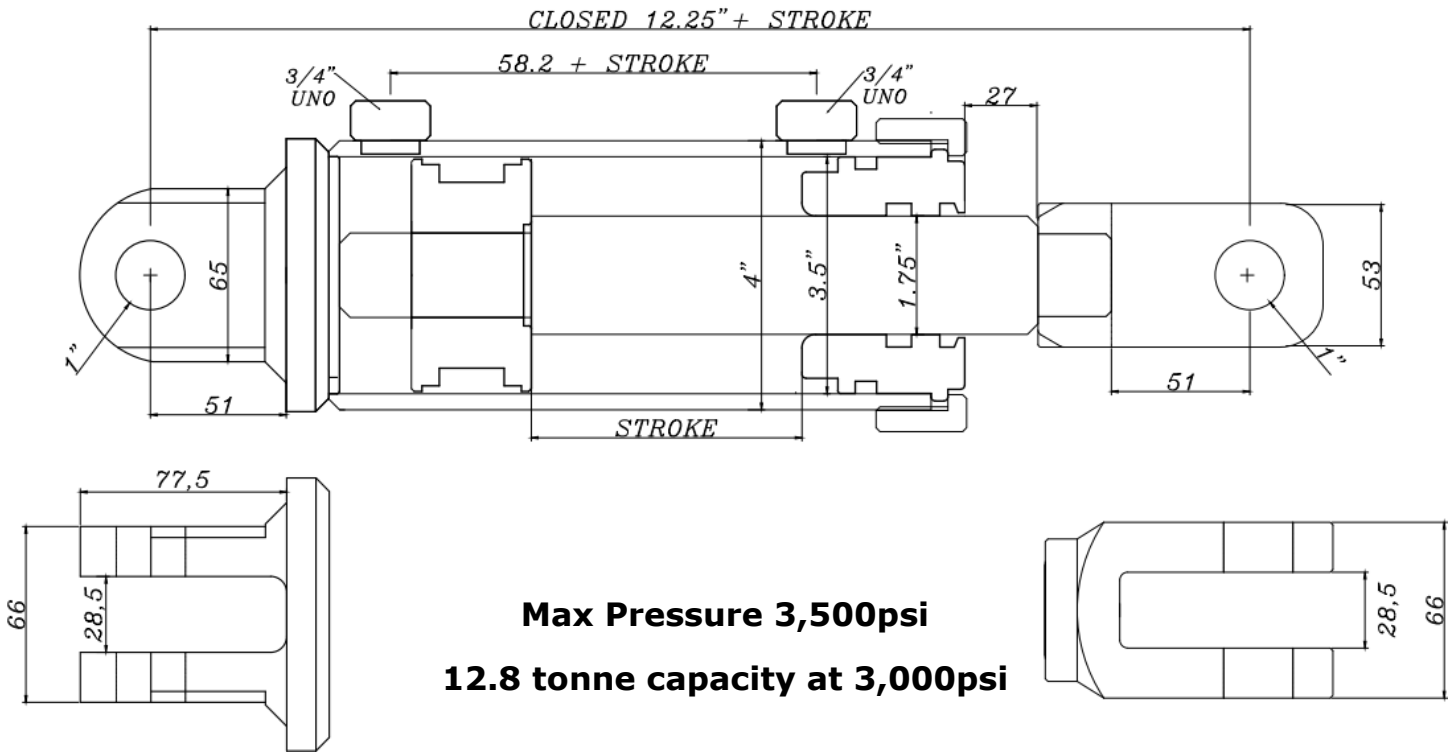

# IND Series – 3½" Bore

Part Number	Stroke	Rod	Pins	Ports	Closed Centre	Weight (KG)
350006175	6"	1 3/4"	1"	3/4" UNO	18 1/4"	22 KG
350008175	8"				20 1/4"	23 KG
350010175	10"				22 1/4"	25 KG
350012175	12"				24 1/4"	26 KG
350014175	14"				26 1/4"	27 KG
350016175	16"				28 1/4"	29 KG
350018175	18"				30 1/4"	30 KG
350020175	20"				32 1/4"	32 KG
350024175	24"				36 1/4"	34 KG
350030175	30"				42 1/4"	39 KG
350036175	36"				48 1/4"	43 KG
350042175	42"				54 1/4"	47 KG
350048175	48"				60 1/4"	51 KG