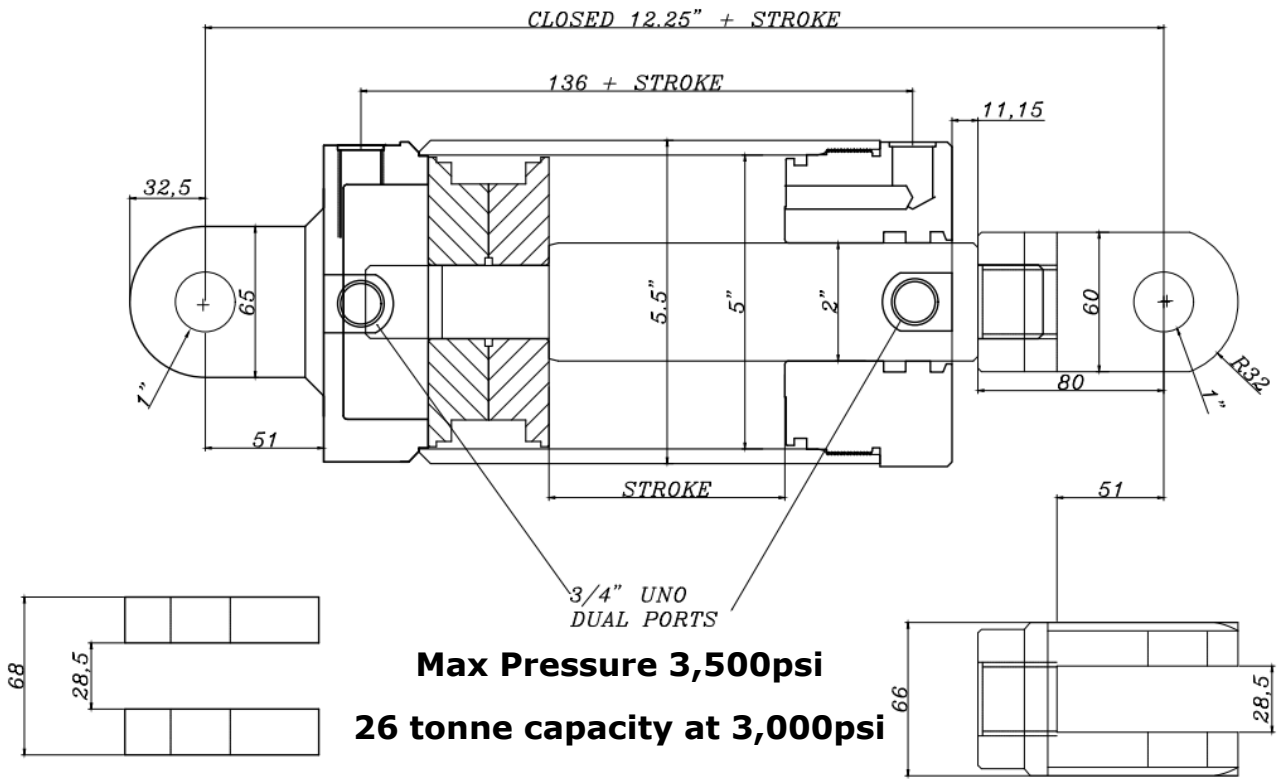

AG Series – 5" Bore

Part Number	Stroke	Rod	Pins	Ports	Closed Centre	Weight (KG)
AG 5008D	8"	2"	1"	3/4" UNO	20 1/4"	31 KG
AG 5012D	12"				24 1/4"	35 KG
AG 5016D	16"				28 1/4"	38 KG
AG 5018D	18"				30 1/4"	40 KG
AG 5020D	20"				32 1/4"	42 KG
AG 5024D	24"				36 1/4"	46 KG
AG 5030D	30"				42 1/4"	52 KG
AG 5036D	36"				48 1/4"	57 KG
AG 5042D	42"				54 1/4"	63 KG
AG 5048D	48"				60 1/4"	69 KG