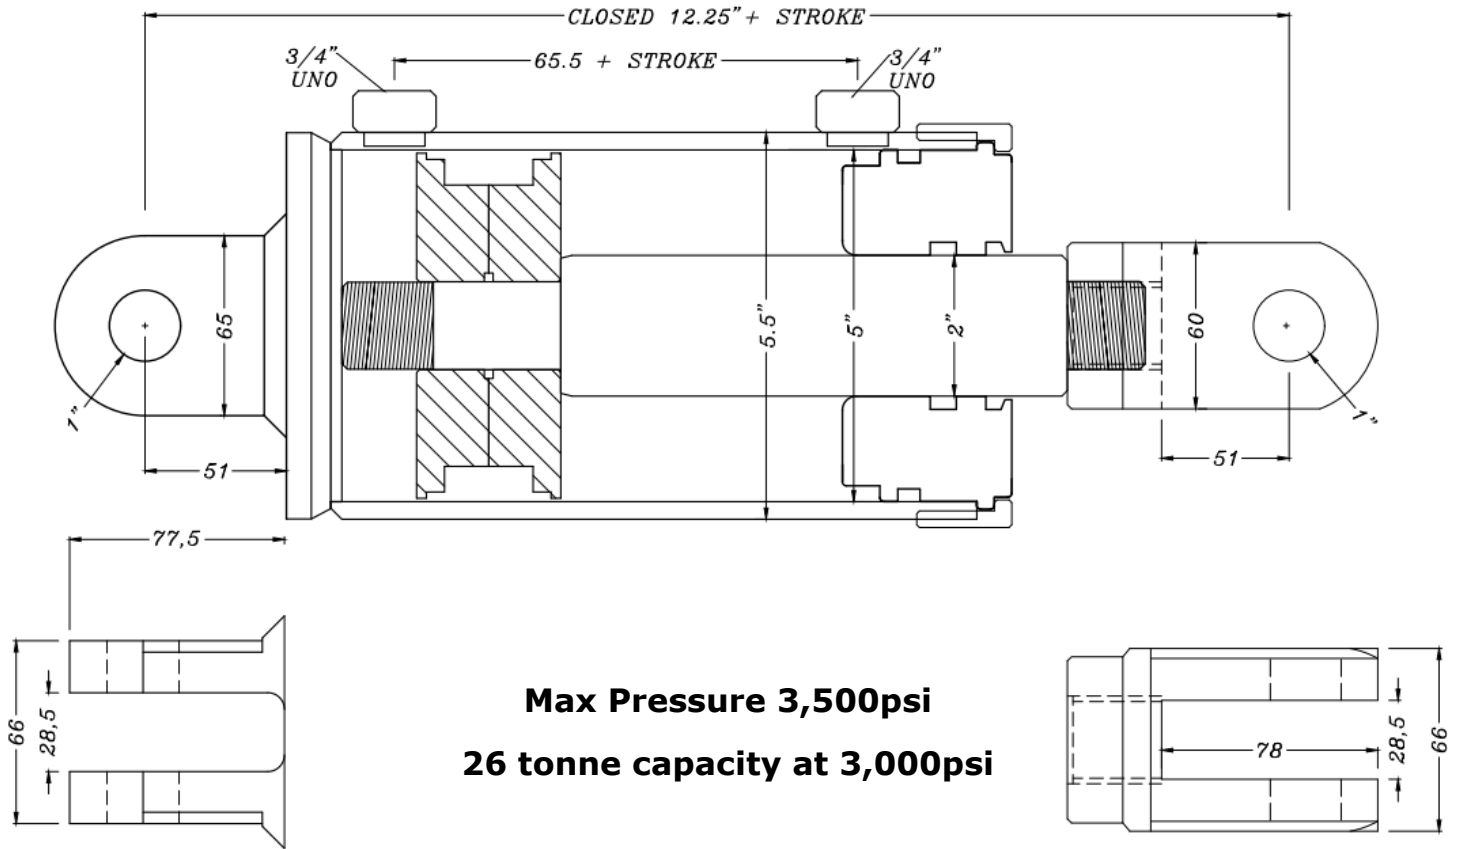

# IND Series – 5" Bore

Part Number	Stroke	Rod	Pins	Ports	Closed Centre	Weight (KG)
500008200	8"	2"	1"	3/4" UNO	20 1/4"	31 KG
500012200	12"				24 1/4"	35 KG
500016200	16"				28 1/4"	38 KG
500018200	18"				30 1/4"	40 KG
500020200	20"				32 1/4"	42 KG
500024200	24"				36 1/4"	46 KG
500030200	30"				42 1/4"	52 KG
500036200	36"				48 1/4"	57 KG
500042200	42"				54 1/4"	63 KG
500048200	48"				60 1/4"	69 KG